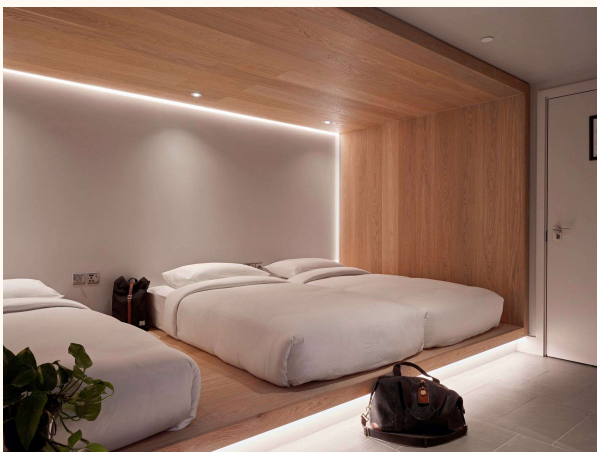

Cocoon 3: up to 3 guests in either 3 single beds or 'Family Style'