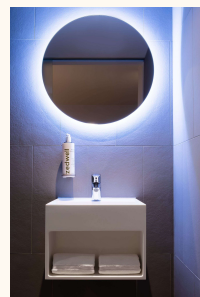

Enjoy your private bathroom with a rainfall shower with our **Malin + Goetz** shower gel and shampoo.

CRITERION
HOSPITALITY