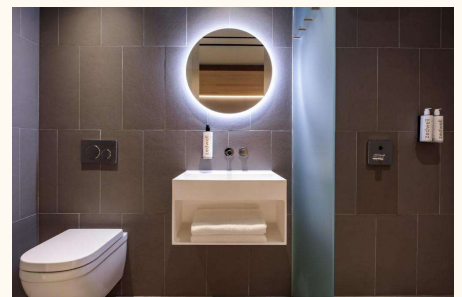

Cocoon 2: up to two guests in a double bed

Cocoon 2 Twin: up to two guests in two single beds

Cocoon 3: up to 3 guests in either 3 single beds or 'Family Style'

Cocoon 4: up to 4 guests in 2 double beds

Bathrooms

Enjoy your private bathroom with a rainfall shower with our **Malin + Goetz** shower gel and shampoo.

CRITERION
HOSPITALITY